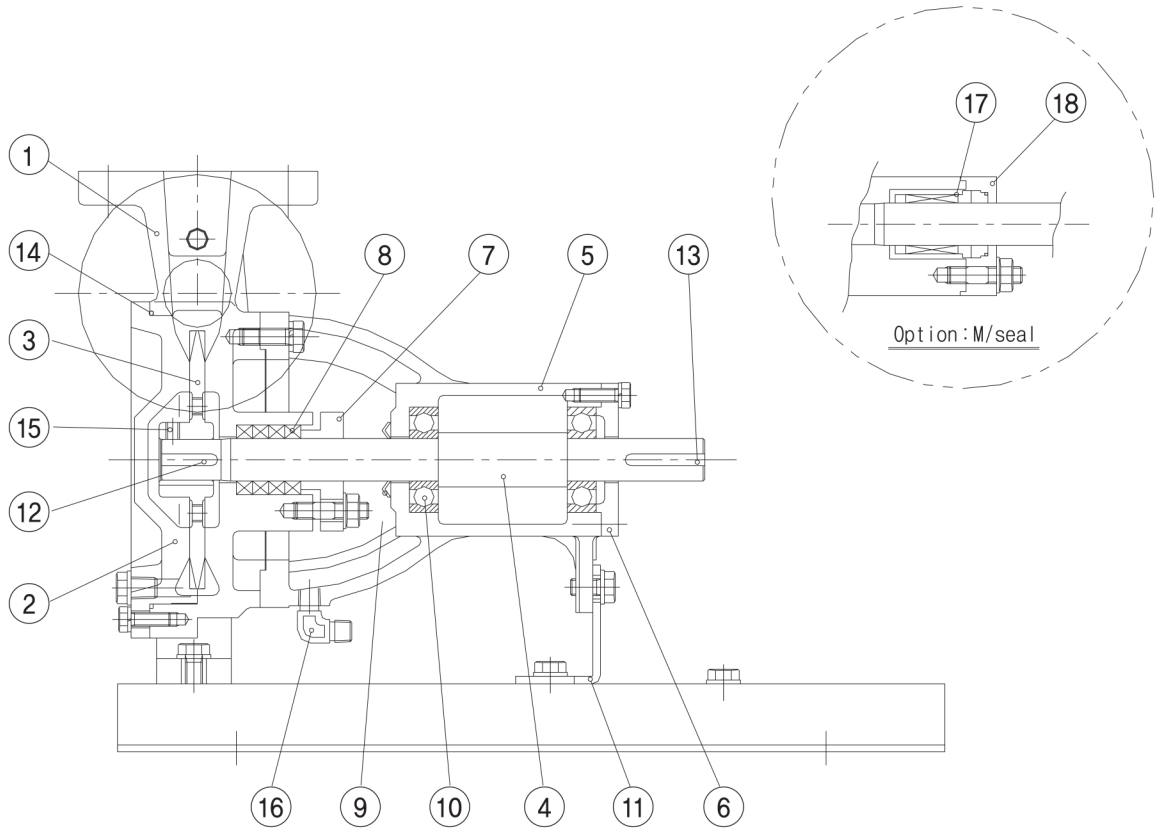

조립 단면도

부품번호	부품명	표준재질	특수재질
1	Casing	GC200	-
2	Casing Cover	GC200	-
3	Impeller	HBsC3	SSC13
4	Shaft	SM45C	STS304
5	Bracket	GC200	-
6	Bearing Cover	GC200	-
7	Packing Gland	GC200	-
8	Packing	탄화섬유	Teflon 함침
9	V Packing	Rubber	-

부품번호	부품명	표준재질	특수재질
10	Bearing	Steel	-
11	Support Foot	SS400	-
12	Impeller Key	SM50C	-
13	Coupling Key	SM50C	-
14	O Ring	Rubber	-
15	Lock Bolt	STS304	-
16	Drain Elbow	BC6	-
17	Mechanical Seal	SiC/Carbon	-
18	M/Seal Cover	GC200	-

※ Part No. 17, 18 are applicable for M/Seal Option